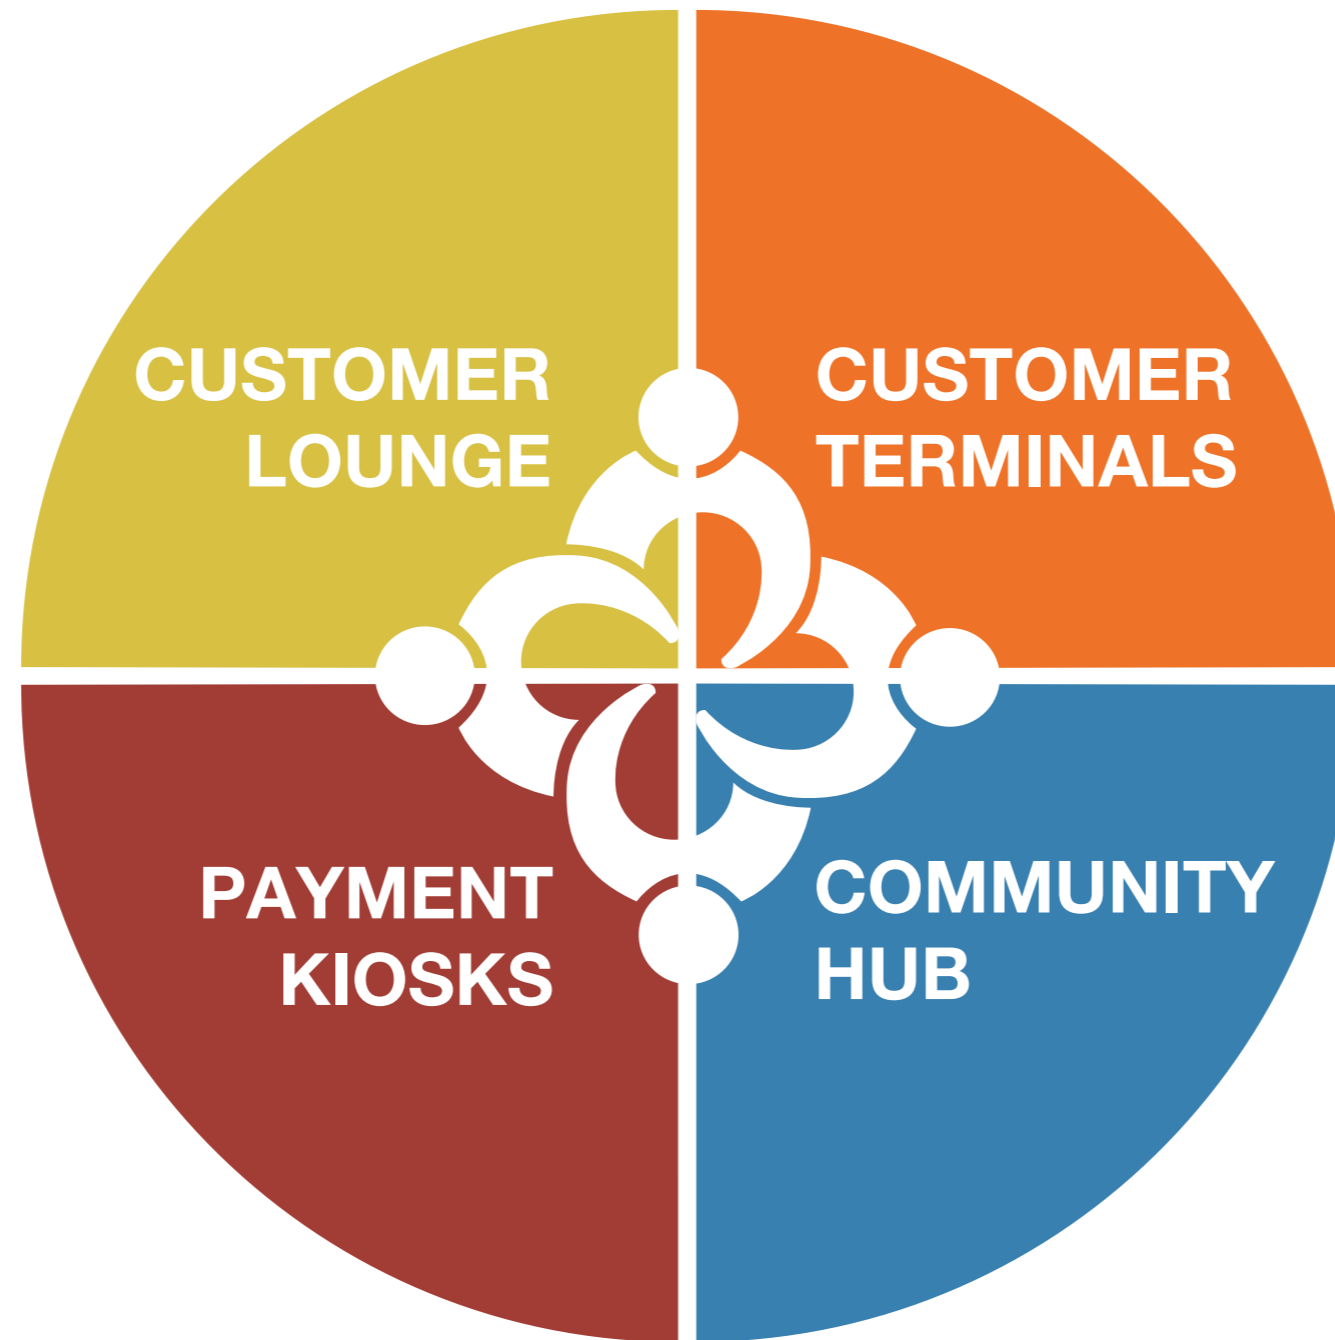

**'The Civic'**

Ground floor branding design and large format graphics

created for

**Epping Forest District Council**

September 2021

**Client distribution document amended logostyle version 16 / ONE**

© martyn royce 2021

Automatic door

Automatic door

RECEPTION WALL GRAPHIC – AFFIXED TO BACK OF RECEPTION WALL / © martyn royce 2021

THE CIVIC

COMMUNITY  
HUB

THE CIVIC

CUSTOMER  
LOUNGE

THE CIVIC

CUSTOMER  
TERMINALS

THE CIVIC

CUSTOMER  
APPOINTMENT  
CHECK IN

THE CIVIC

CUSTOMER  
PAYMENT  
KIOSKS