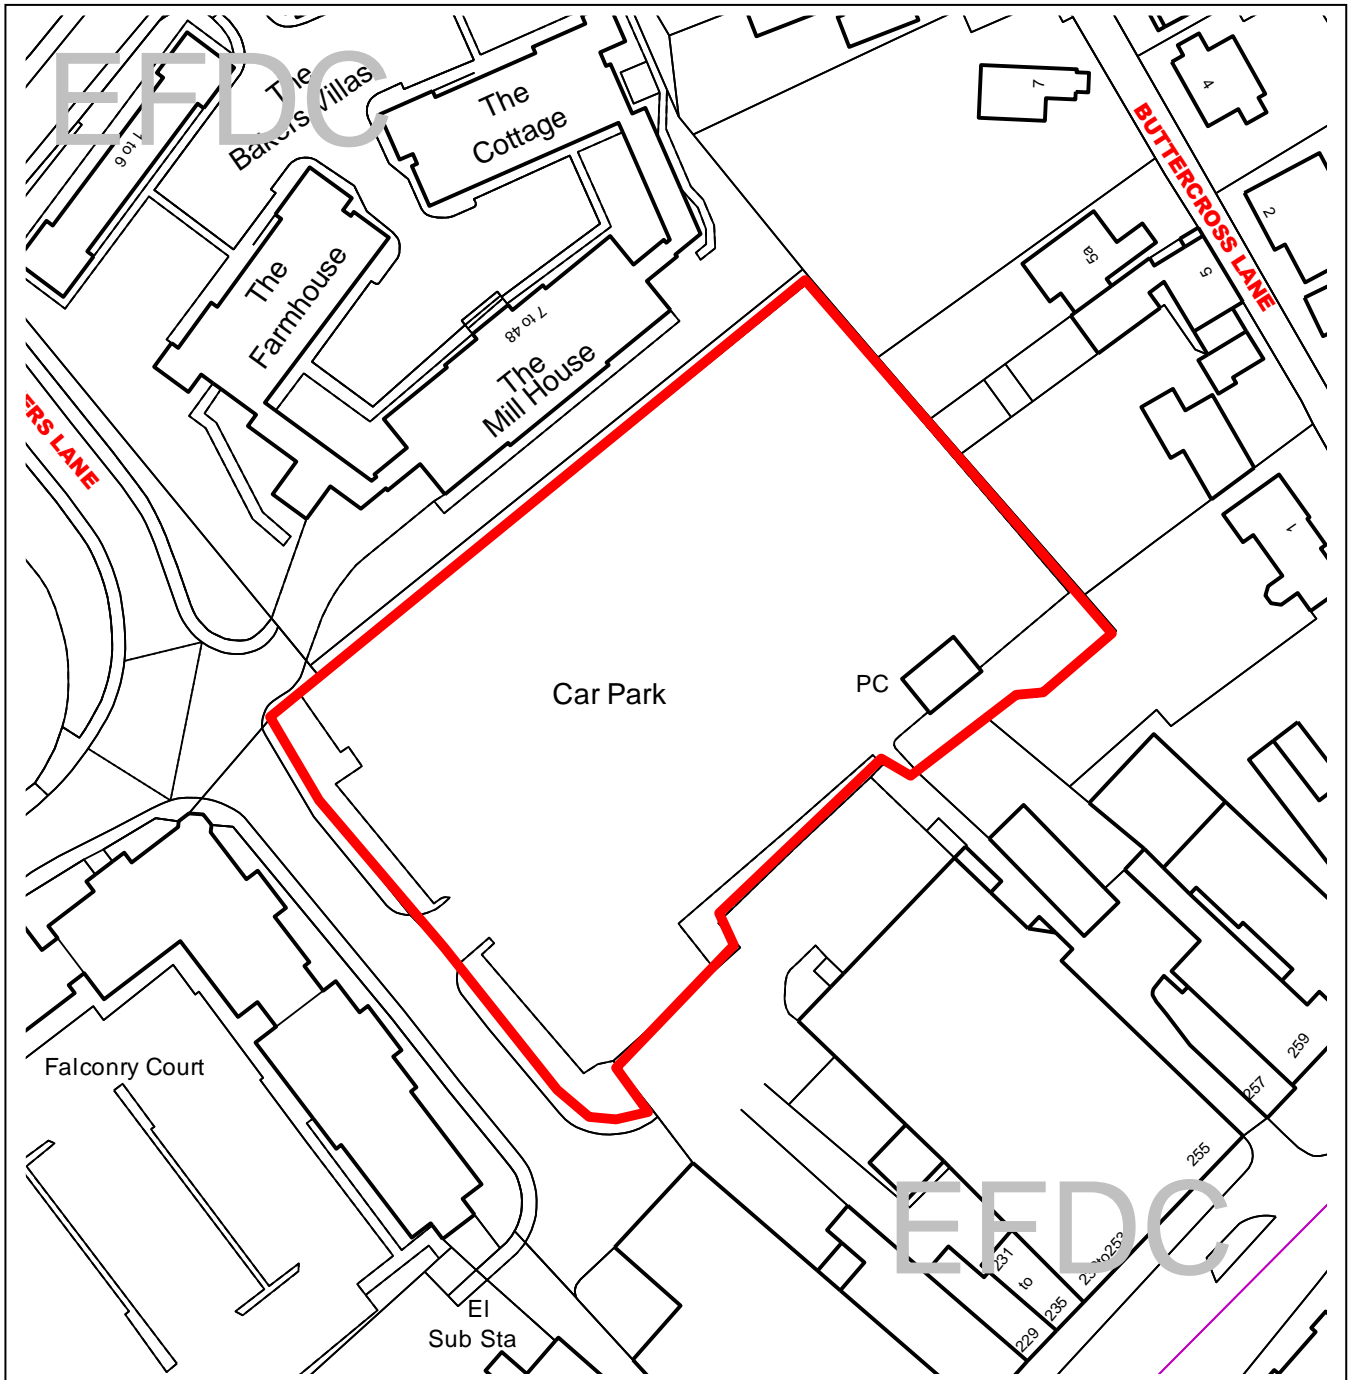

Epping Forest District Council

Unauthorised reproduction infringes Crown Copyright and may lead to prosecution or civil proceedings.

Contains Ordnance Survey Data. © Crown Copyright 2013 EFDC License No: 100018534

Contains Royal Mail Data. © Royal Mail Copyright & Database Right 2013

Application Number:	EPF/2925/20
Site Name:	Cottis Lane Car Park Cottis Lane Epping CM16 5LL
Scale of Plot:	1:1250