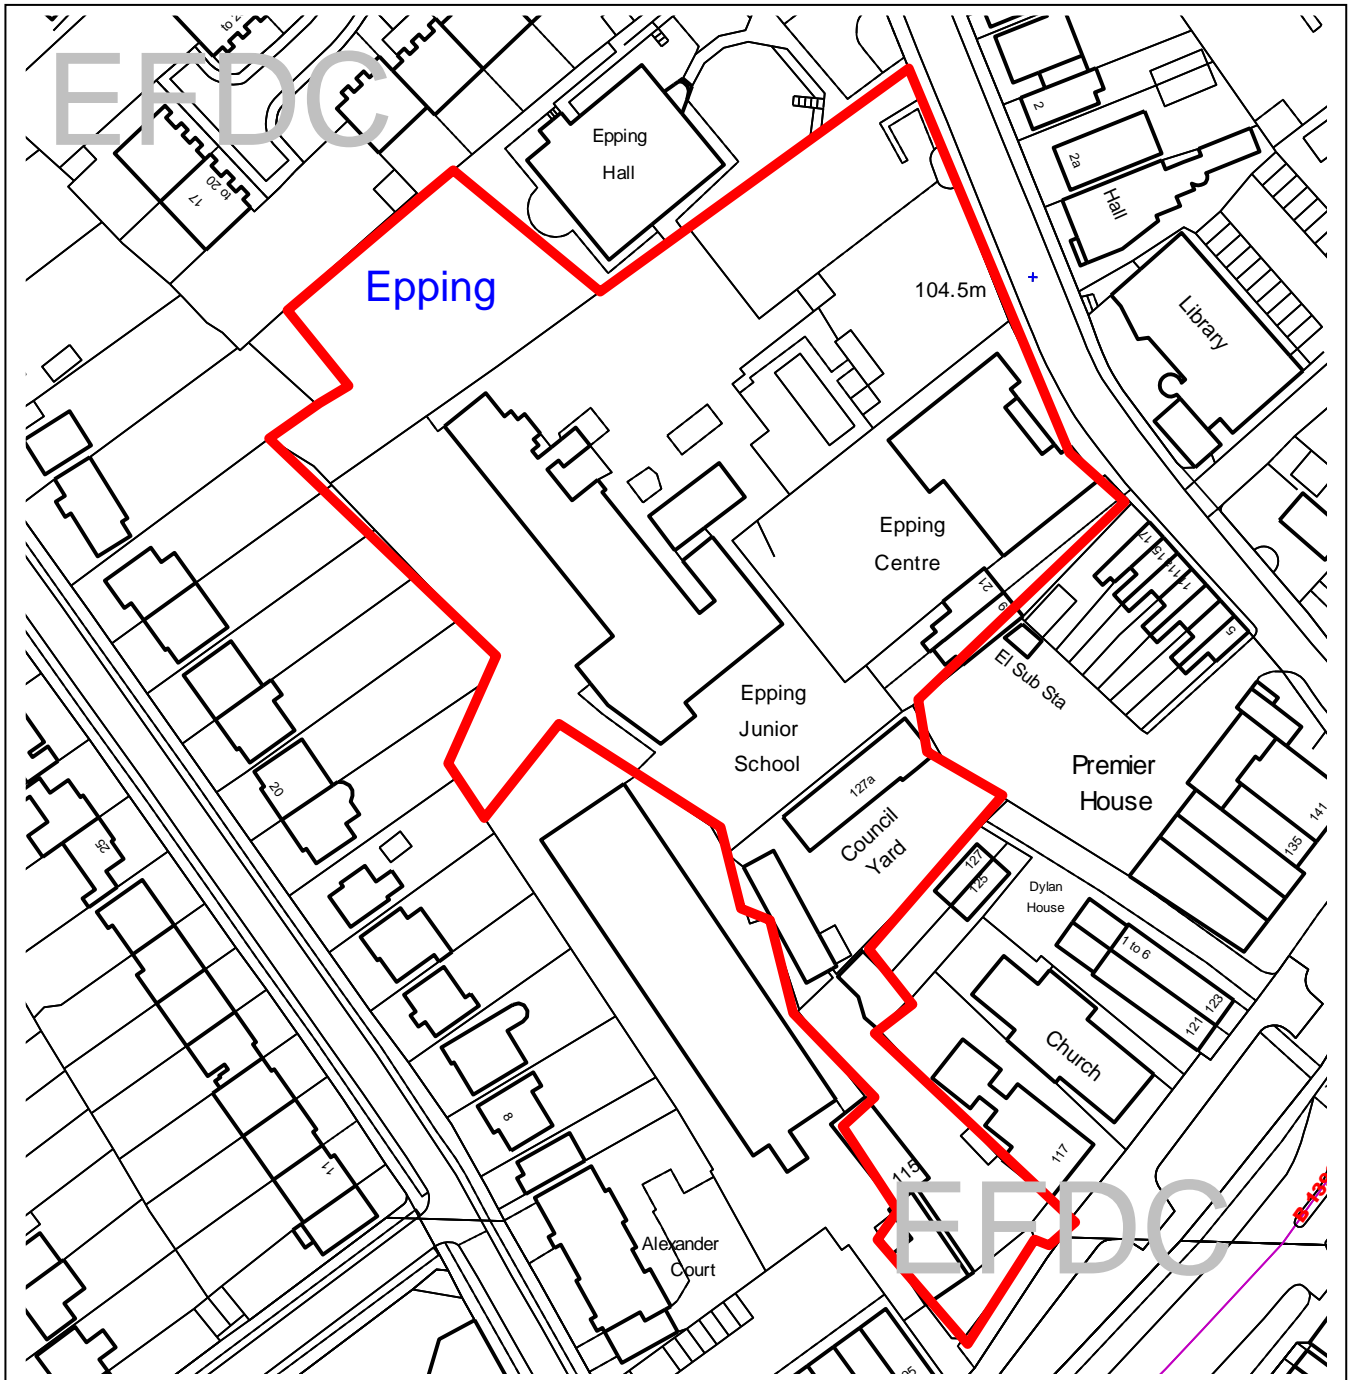

# Epping Forest District Council

Unauthorised reproduction infringes  
Crown Copyright and may lead to  
prosecution or civil proceedings.

Contains Ordnance Survey Data. ©  
Crown Copyright 2013 EFDC License No:  
100018534

Contains Royal Mail Data. © Royal Mail  
Copyright & Database Right 2013

Application Number:	EPF/0917/21
Site Name:	Former School, Centrepoint Building and Council Depot Land at St John's Road Epping CM16 7JU
Scale of Plot:	1:1250