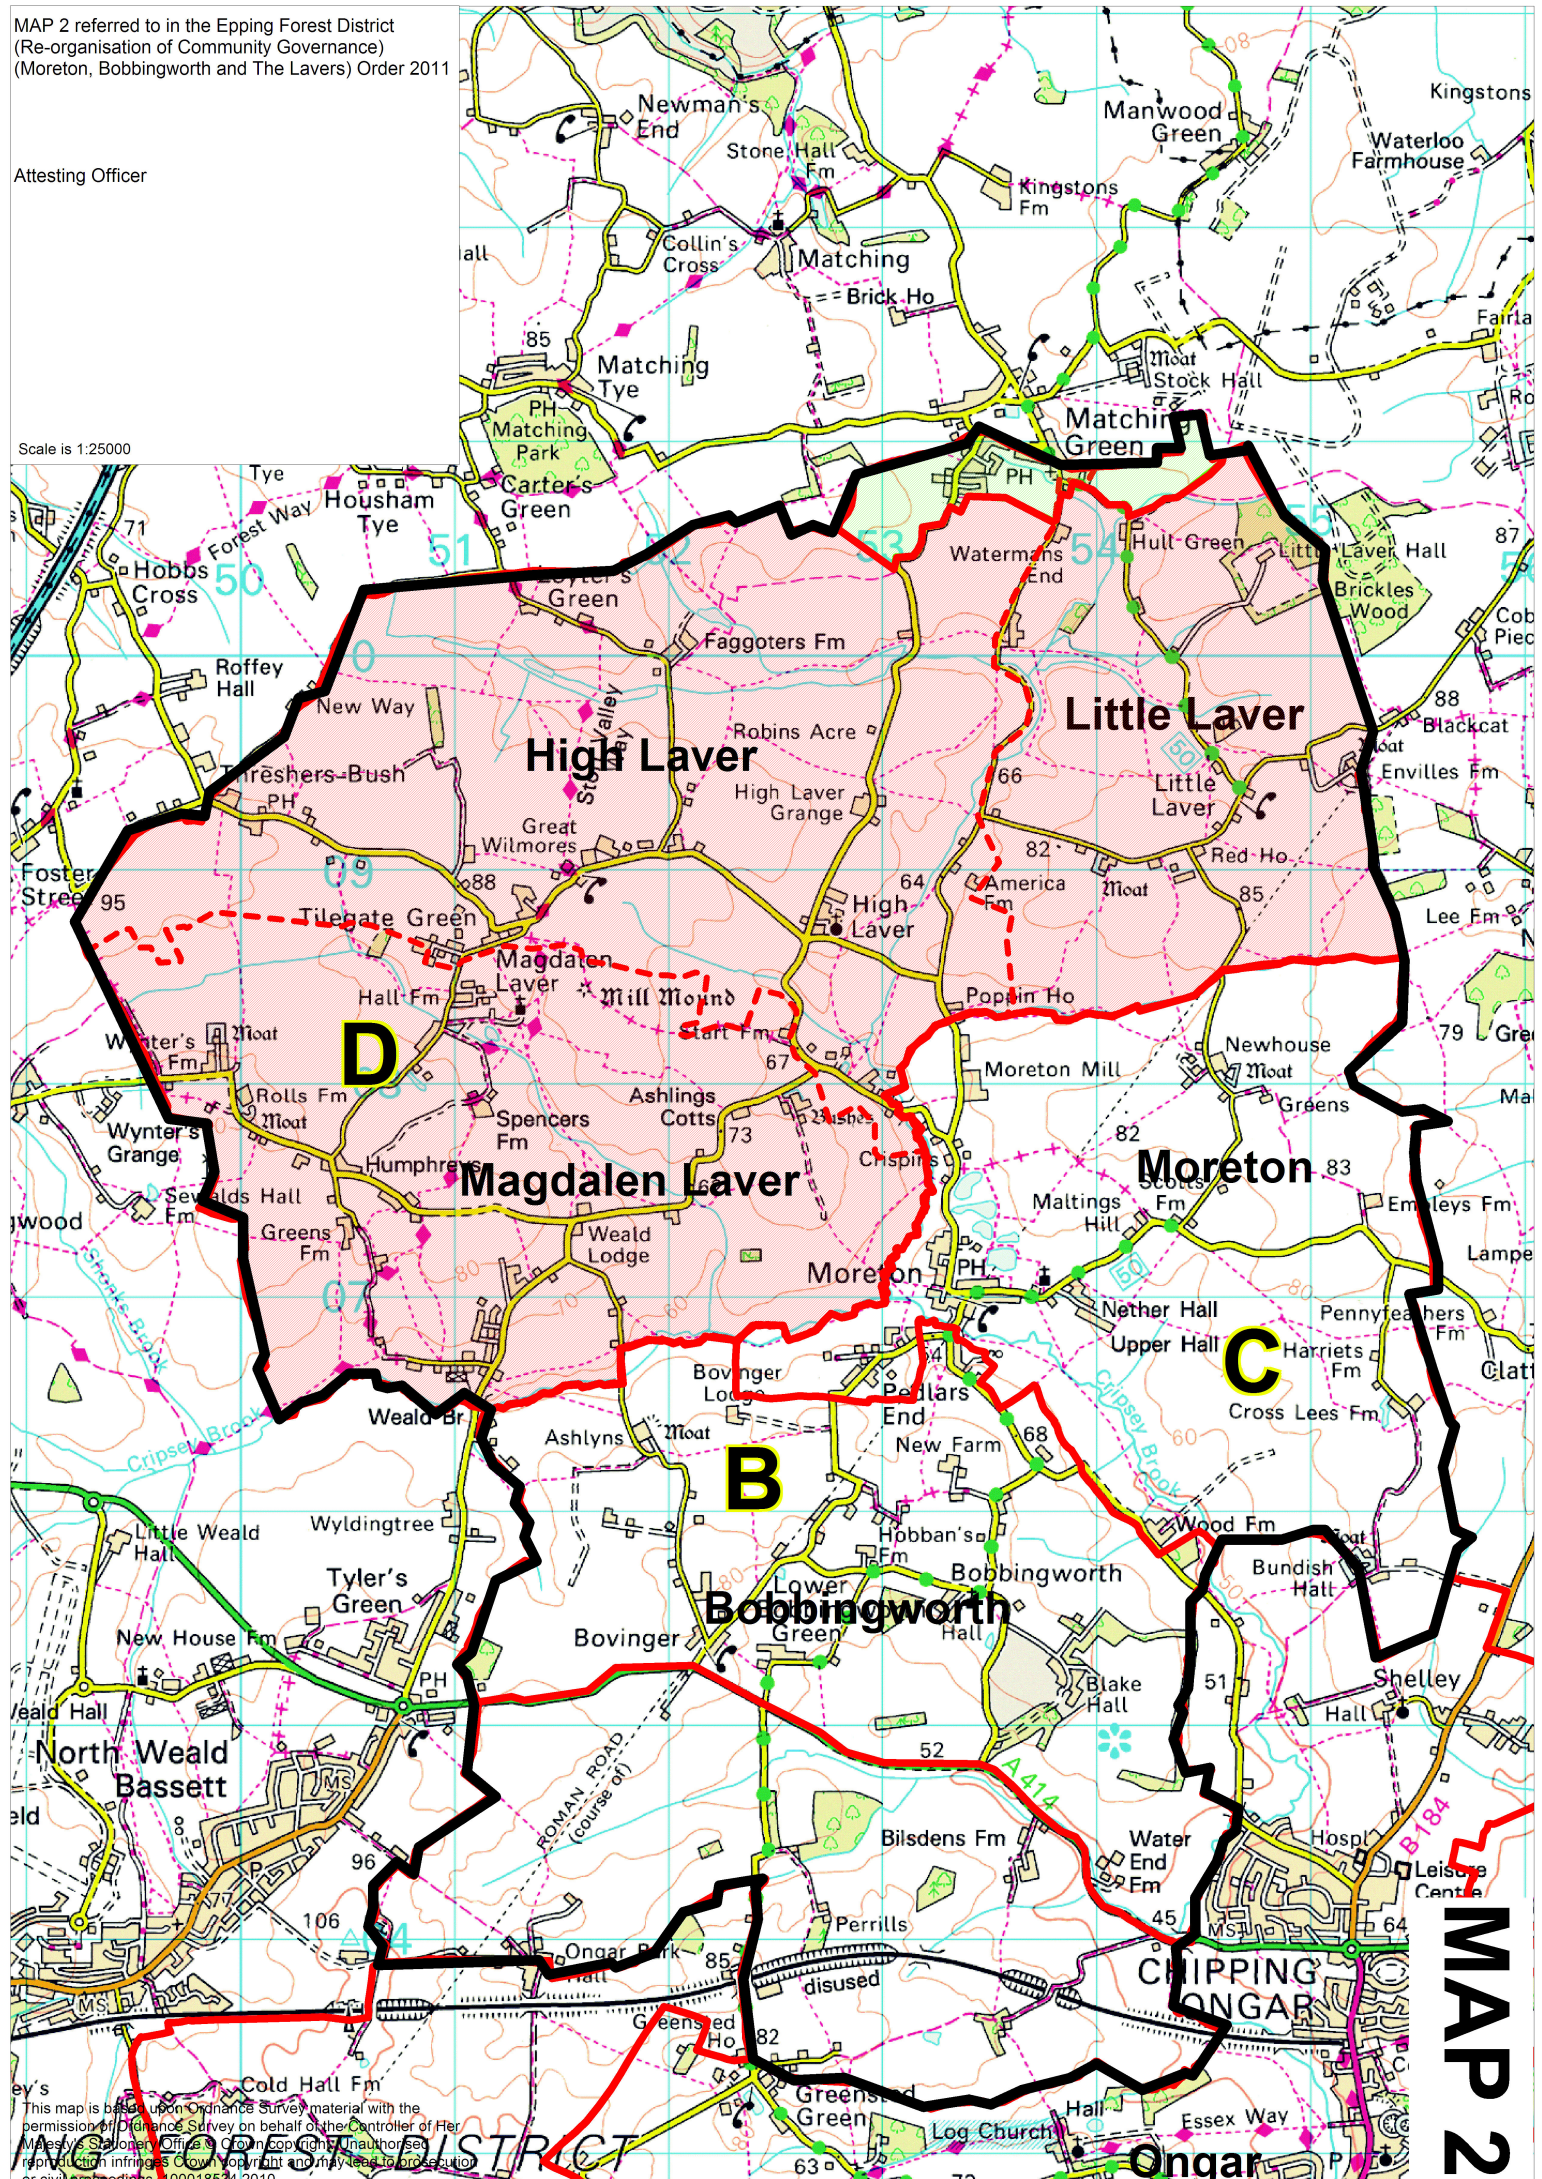

Attesting Officer

Scale is 1:25000

This map is based upon Ordnance Survey material with the permission of Ordnance Survey on behalf of the Controller of Her Majesty's Stationery Office. Crown copyright. Unauthorised reproduction infringes Crown Copyright and may lead to prosecution or civil proceedings. 00018534 2010.