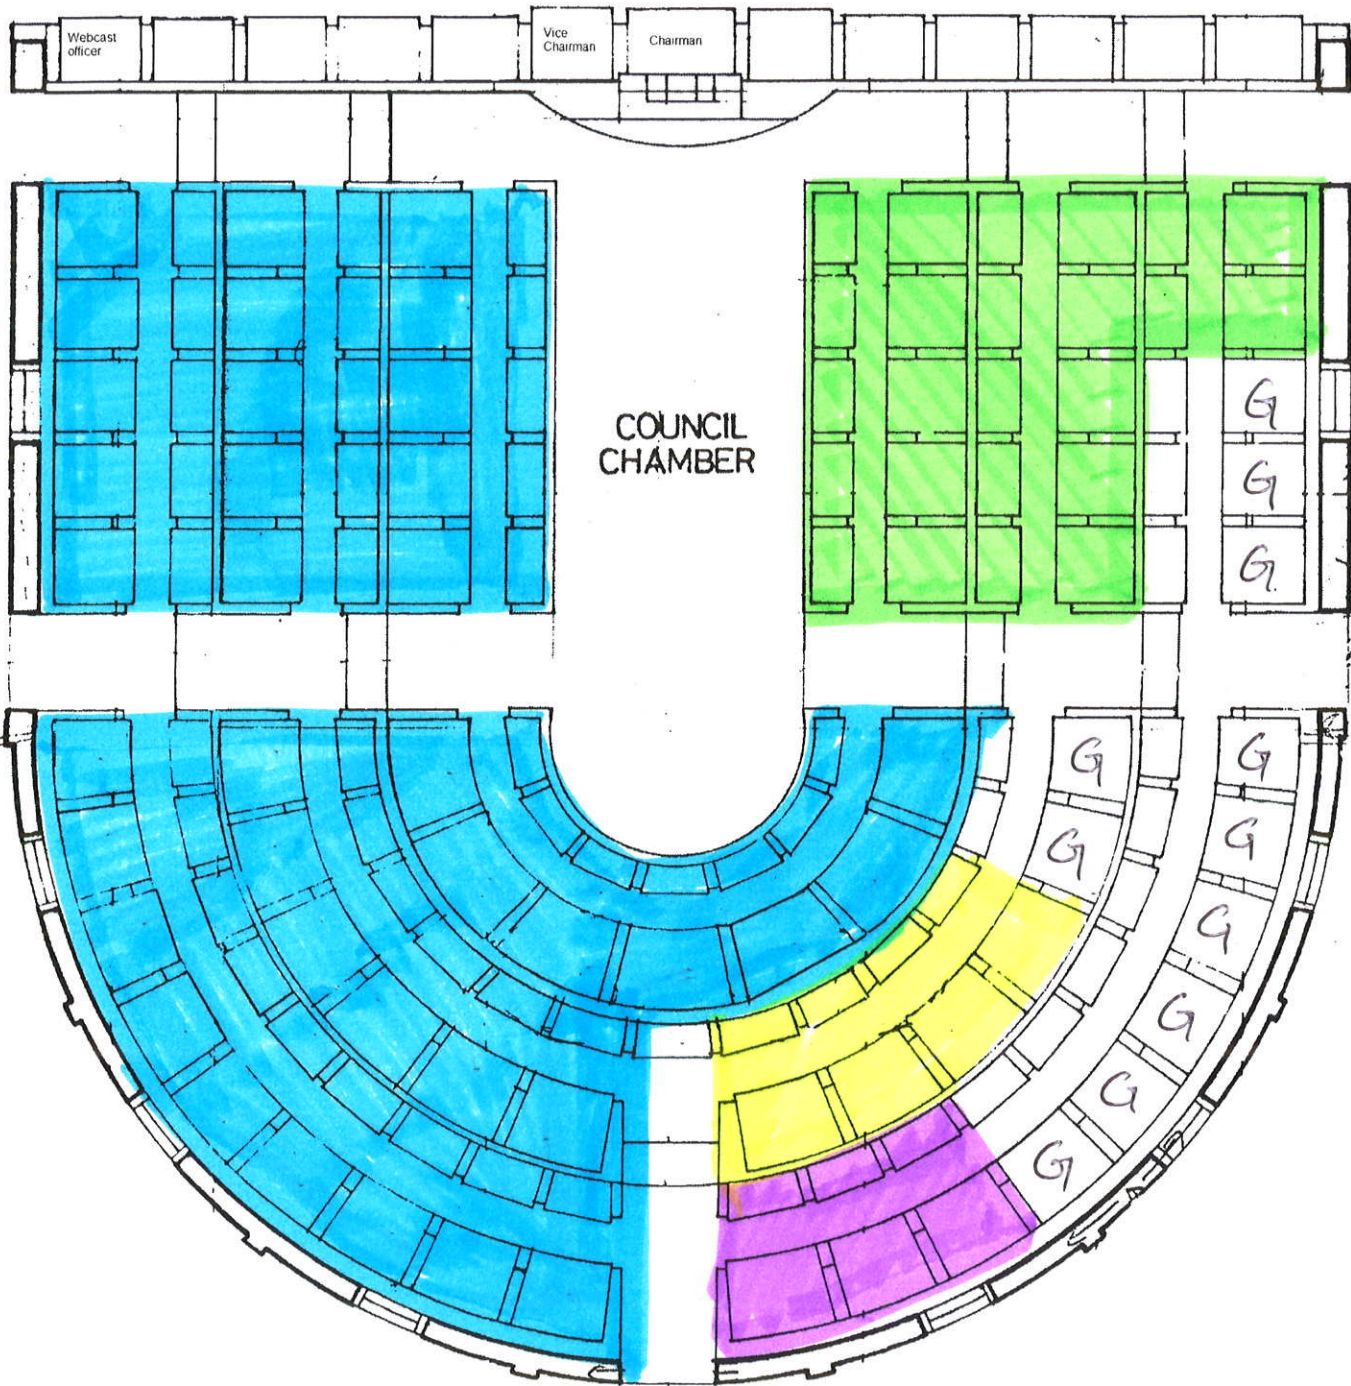

Council 2012-13
Dratt party seating layout.

-  Conservative
-  Loughra Residents
-  Liberal Democrat
-  Ind/Labour.