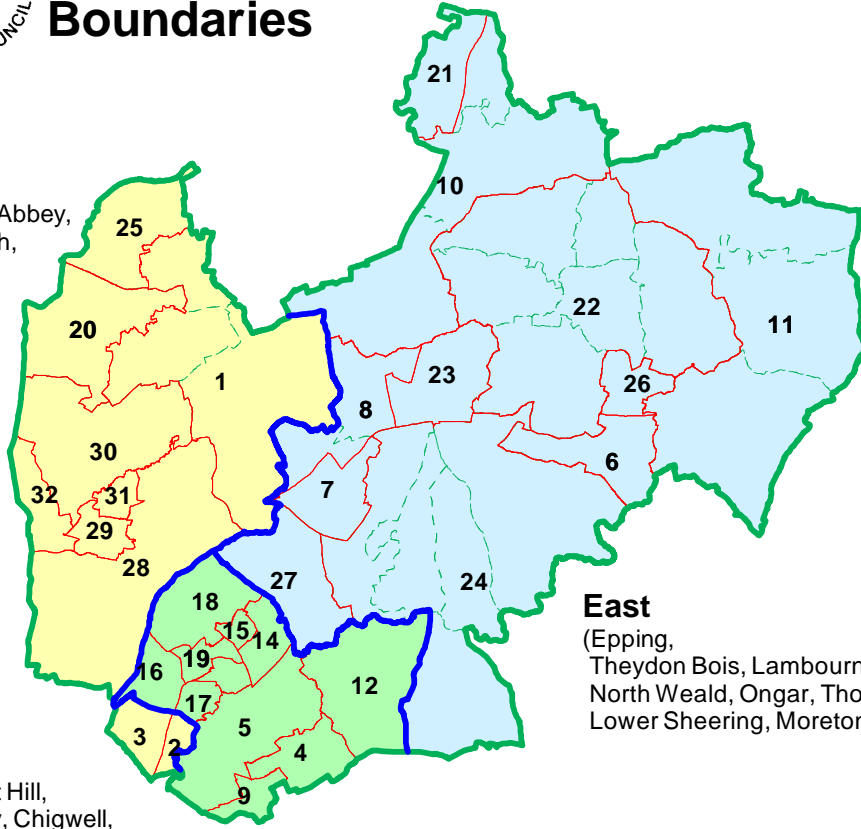

District and Parish Boundaries

West

(Waltham Abbey, High Beach, Roydon)

South

(Loughton, Buckhurst Hill, Broadway, Chigwell, Limes)

East

(Epping, Theydon Bois, Lambourne, North Weald, Ongar, Thornwood, Lower Sheering, Moreton, Fyfield)

Key to Wards

- | | | |
|---|---------------------------------------|-------------------------------------|
| 1 Broadley Common, Epping Upland and Nazeing | 12 Lambourne | 23 North Weald Bassett |
| 2 Buckhurst Hill East | 13 Loughton Alderton | 24 Passingford |
| 3 Buckhurst Hill West (Queens Road) | 14 Loughton Broadway | 25 Roydon |
| 4 Chigwell Row | 15 Loughton Fairmead | 26 Shelley |
| 5 Chigwell Village | 16 Loughton Forest (High Road) | 27 Theydon Bois |
| 6 Chipping Ongar, Greensted and Marden Ash | 17 Loughton Roding | 28 Waltham Abbey High Beach |
| 7 Epping Hemnall | 18 Loughton St John's | 29 Waltham Abbey Honey Lane |
| 8 Epping Lyndsey and Thornwood Common | 19 Loughton St Mary's | 30 Waltham Abbey North East |
| 9 Grange Hill (Limes Farm) | 20 Lower Nazeing | 31 Waltham Abbey Paternoster |
| 10 Hastlingwood, Matching and Sheering Village | 21 Lower Sheering | 32 Waltham Abbey South West |
| 11 High Ongar, Willingale and the Rodings | 22 Moreton and Fyfield | |