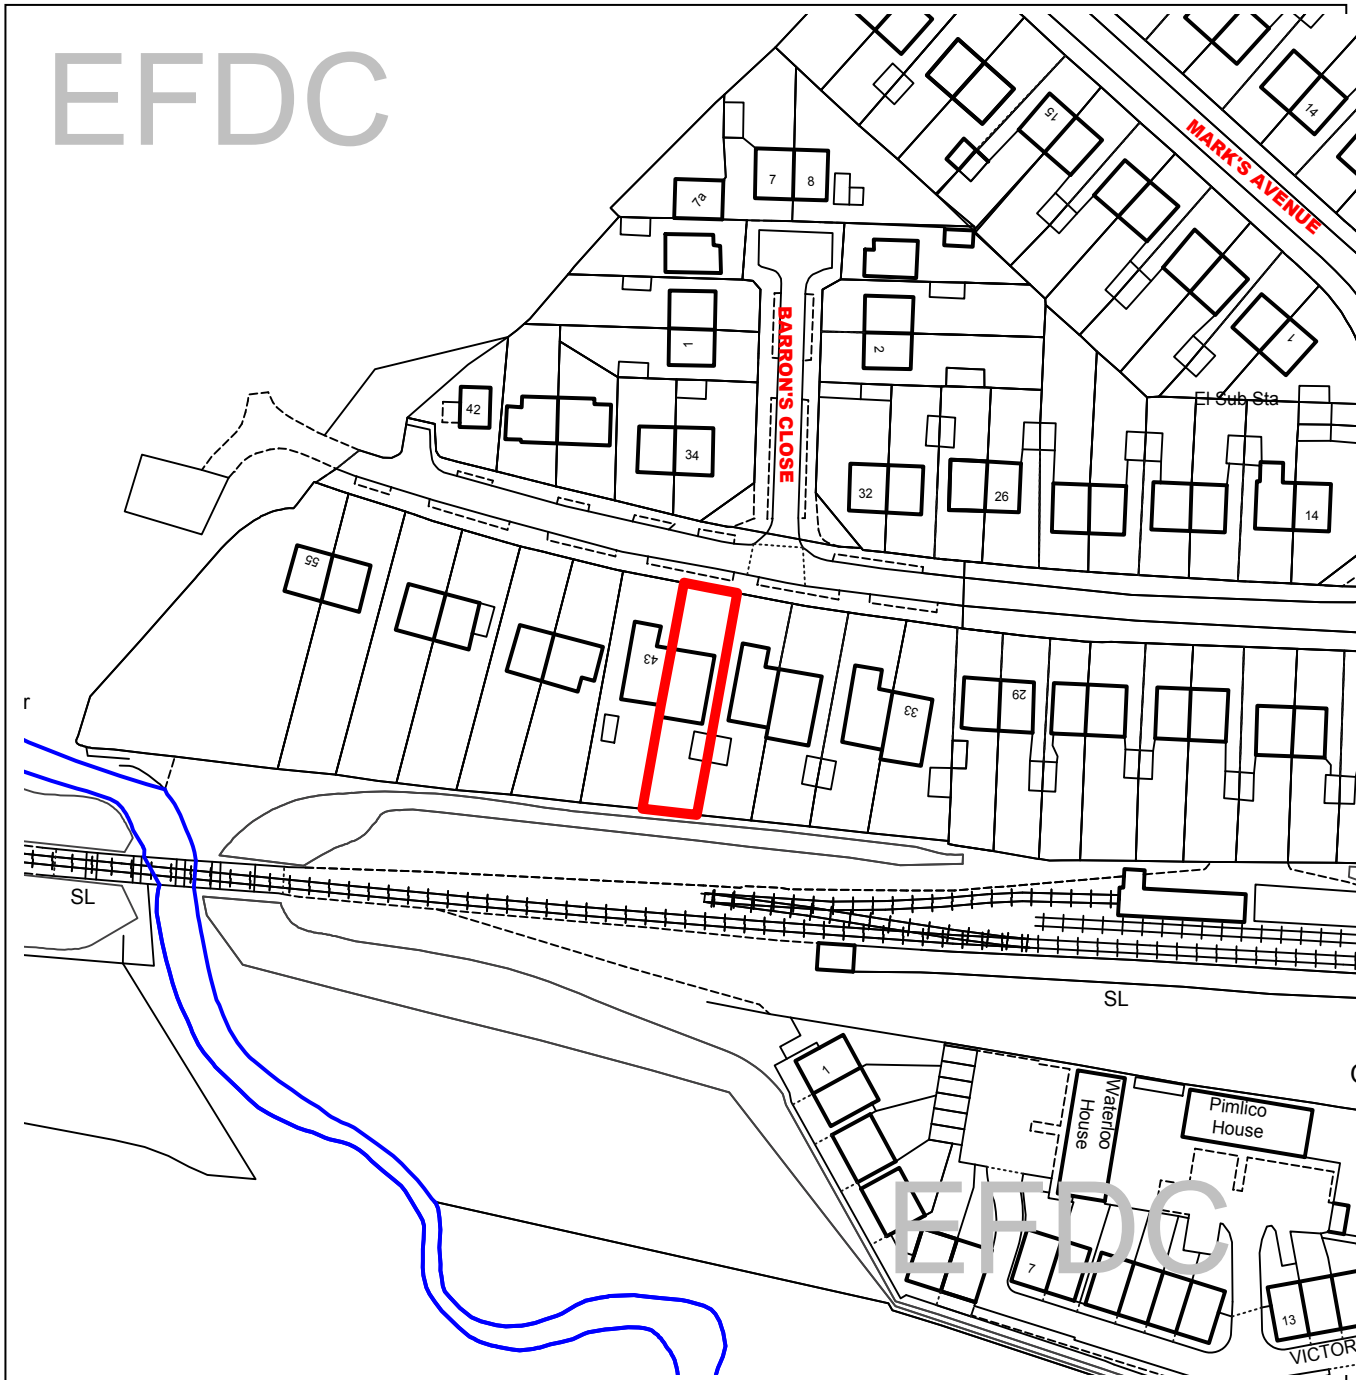

Epping Forest District Council

Agenda Item Number 9

Unauthorised reproduction infringes
Crown Copyright and may lead to
prosecution or civil proceedings.

Contains Ordnance Survey Data. ©
Crown Copyright 2013 EFDC License No:
100018534

Contains Royal Mail Data. © Royal Mail
Copyright & Database Right 2013

Application Number:	EPF/1400/17
Site Name:	41 Bowes Drive, Ongar, CM5 9AX
Scale of Plot:	1/1250