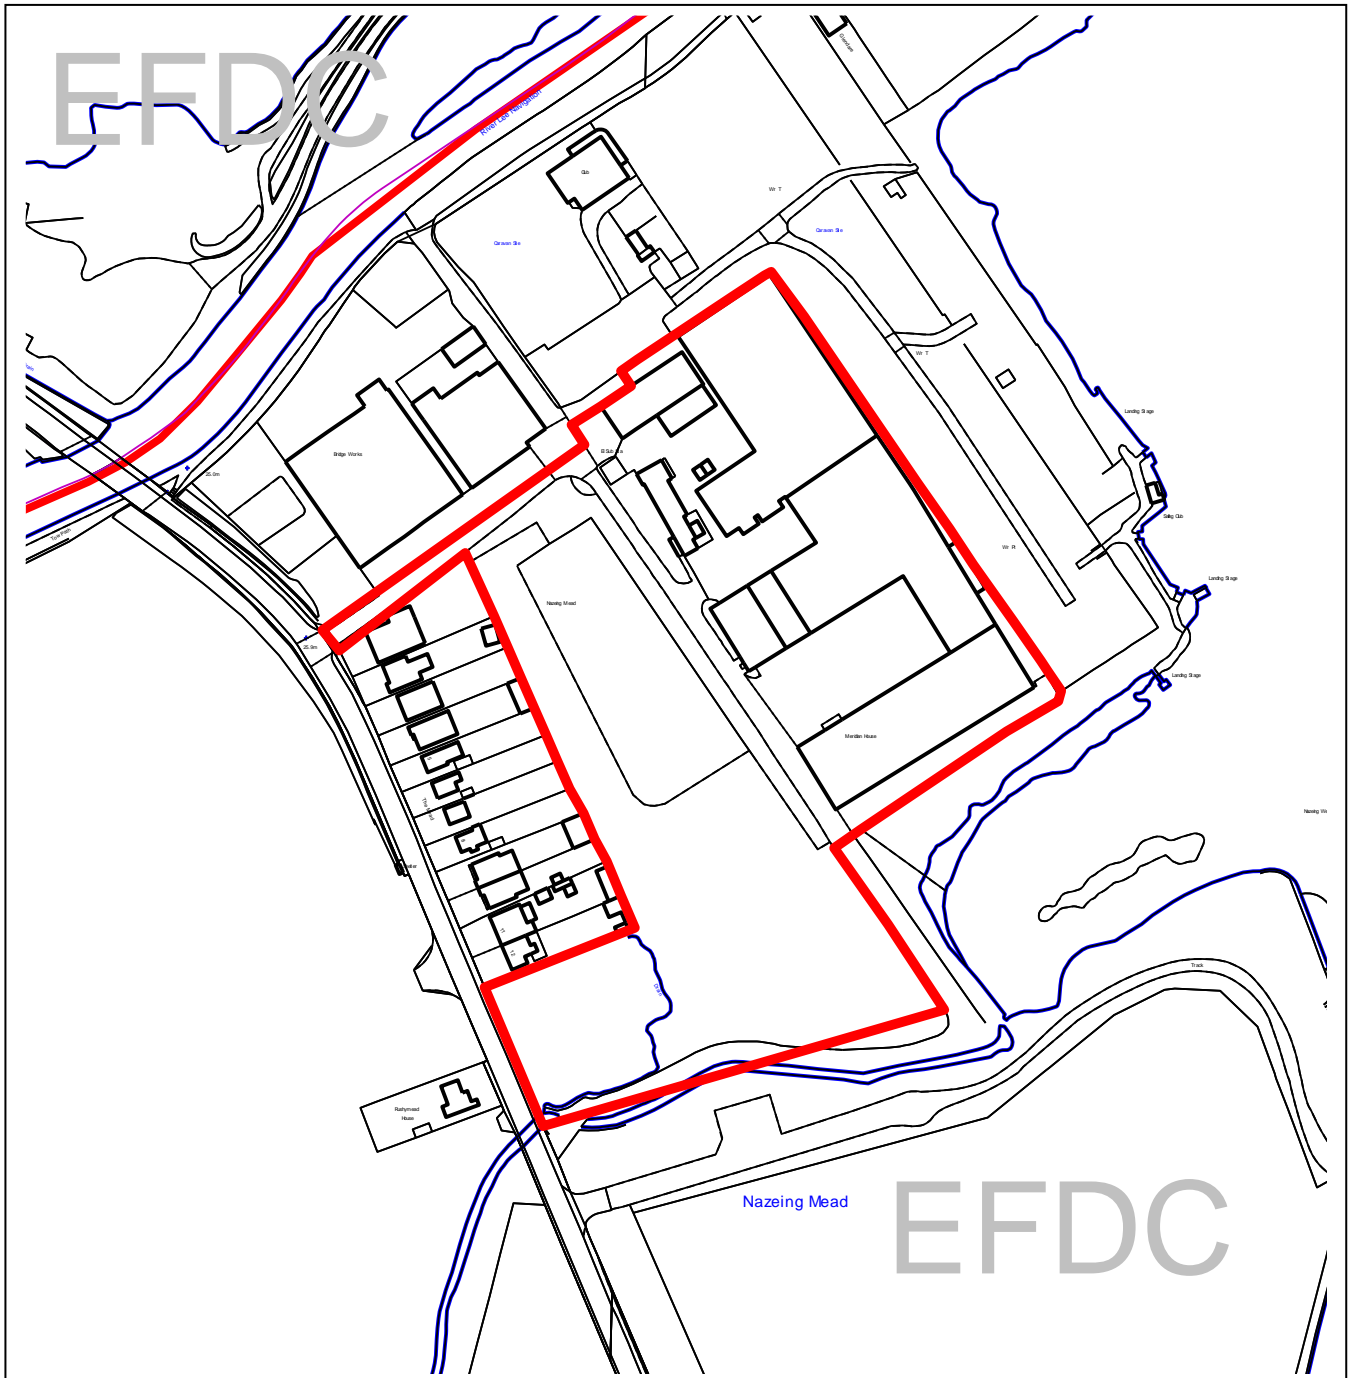

Epping Forest District Council

Unauthorised reproduction infringes
Crown Copyright and may lead to
prosecution or civil proceedings.

Contains Ordnance Survey Data. ©
Crown Copyright 2013 EFDC License No:
100018534

Contains Royal Mail Data. © Royal Mail
Copyright & Database Right 2013

Application Number:	EPF/2712/19
Site Name:	Nazeing Glass Works Ltd Nazeing New Road Nazeing Broxbourne EN10 6SU
Scale of Plot:	1:2500